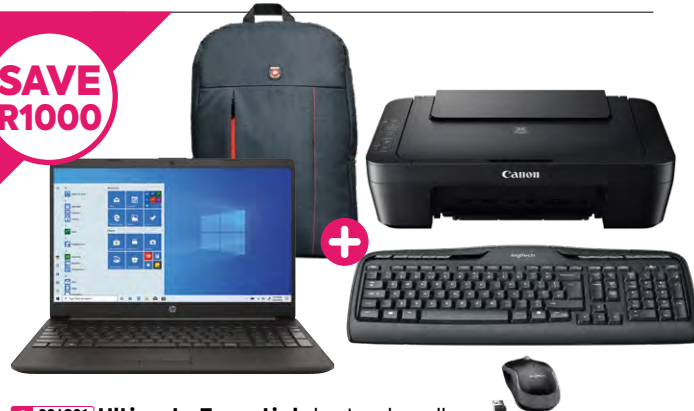

824931 Ultimate Essentials laptop bundle

1. HP 15 15.6" Celeron laptop
2. Intel® Celeron N4020 dual-core processor
   - 4GB DDR4 RAM and 500GB Hard Drive
   - 15.6" HD LED Backlit LCD Screen
   - Windows 10
   - 1-year warranty

1. Portland laptop backpack
2. Fits 15.6" laptops

1. Canon Pixma printer MG2545s
2. Print, copy & scan
   - Wireless printing

Logitech MK330 wireless desktop set

- Wireless keyboard & mouse
- 11 multimedia hot keys
- 4 programmable R-keys

R10499 cash or from

R473 x36