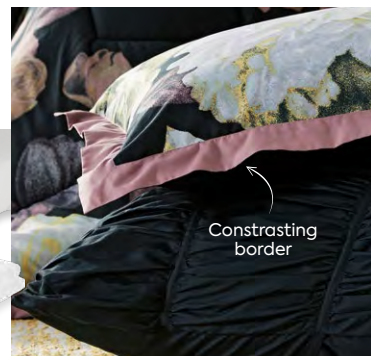

Contrasting border