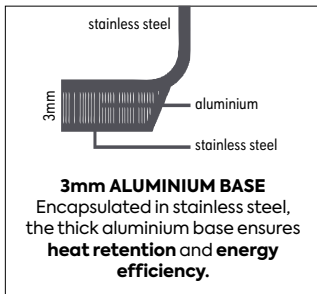

Silver trim