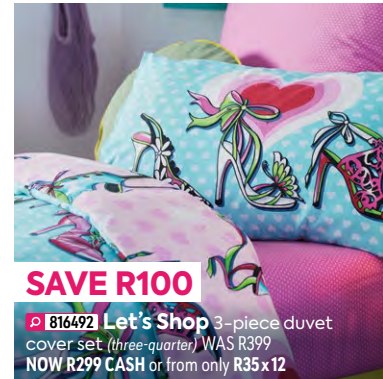

813109 Ruth 5-piece duvet cover set (double) WAS R799
NOW R599 CASH or from only R69x12

hckids

WOW SALE

SAVE R100

815868 City Scene 3-piece duvet cover set (three-quarter) WAS R399
NOW R299 CASH or from only R35x12