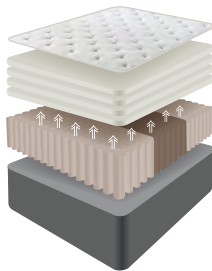

from R4999 cash or

R318x24

firm
SUPPORT

Ideal for back
sleepers

796776 **RESTONIC**
Aireloom Classic
mattress & base set
(single, three-quarter,
double or queen)

- Non-turn mattress
- Supports up to 90kg per side
- 1-year guarantee, 10-year warranty