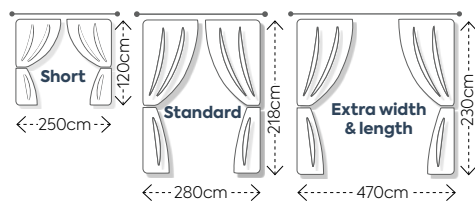

Not sure which size to get? Measure for the perfect fit

Bedding (W)width x (L)length* cms

	3/4	Double	Queen	King	Super king
Duvet covers & inners	150 x 200	200 x 200	230 x 200	230 x 220	-
Comforters	150 x 200	200 x 200	230 x 200	230 x 220	-
Quilted bedcovers	210 x 250	240 x 250	255 x 250	285 x 250	270 x 320
Blankets	-	200 x 200	200 x 230	220 x 240	-
Comfy flat sheets	-	200 x 200	Q 200 x 200	200 x 220	-

*Extra-length bedding is 12cm longer than standard length

Sheets & protectors (L)length* x (W)width x (H)height cms

	3/4	Double	Queen	King	Super king
Mattress protectors	188 x 107 x 30	188 x 137 x 30	188 x 152 x 30	188 x 182 x 30	-
EasyBed fitted sheet/night frills	190 x 107 x 56	190 x 137 x 56	190 x 152 x 56	190 x 182 x 56	-

*Extra-length sheets & protectors are 12cm longer than standard length

Curtains (W)width x (L)length cms

	Kirsch-taped	Tab-top	Valance
Bedroom standard drop	160 x 218	140 x 218	410 x 35
Lounge standard drop	140 x 220	-	280 x 35
Short drop	125 x 120	-	-
Extra width & length	235 x 230	-	-
Bedroom voile	290 x 218	-	-
Lounge voile	140 x 218	-	-