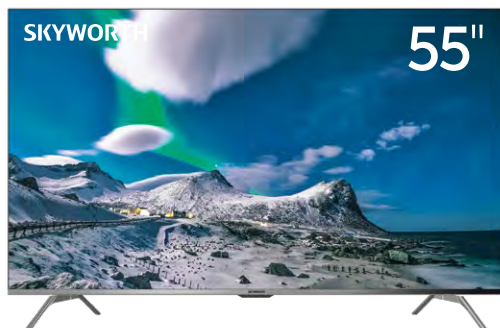

R10499 cash or from

R473 x36

Televisions

817845 SKYWORTH 55" UHD Android 10 TV

+ FREE LG Xboom Go PL2 portable Bluetooth® speaker worth R1300

- Google Play Store pre-installed (subscription required) • Infinity Screen 3 technology brings you cinematic sight • 2nd Generation AIPQ image quality adjustment engine
- HDMI low-latency technology provides you with a smooth game-playing experience
- One button to wake up your Google Assistant • 3-year warranty