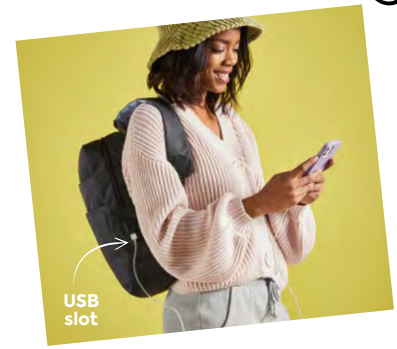

LUGGAGE

USB
slot

812031 **Continent** 2-piece luggage set
70cm trolley case & backpack with USB port. Charcoal or berry
R1999 cash or from **R125x24** Also available as a 4-piece set