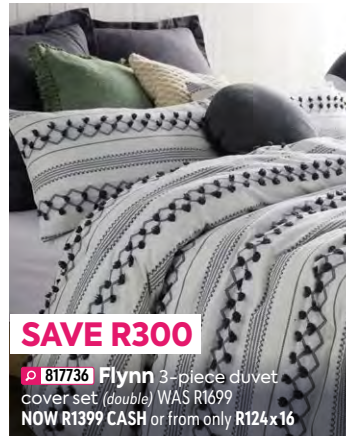

SAVE R300

817736 Flynn 3-piece duvet cover set (double) WAS R1699
NOW R1399 CASH or from only R124x16