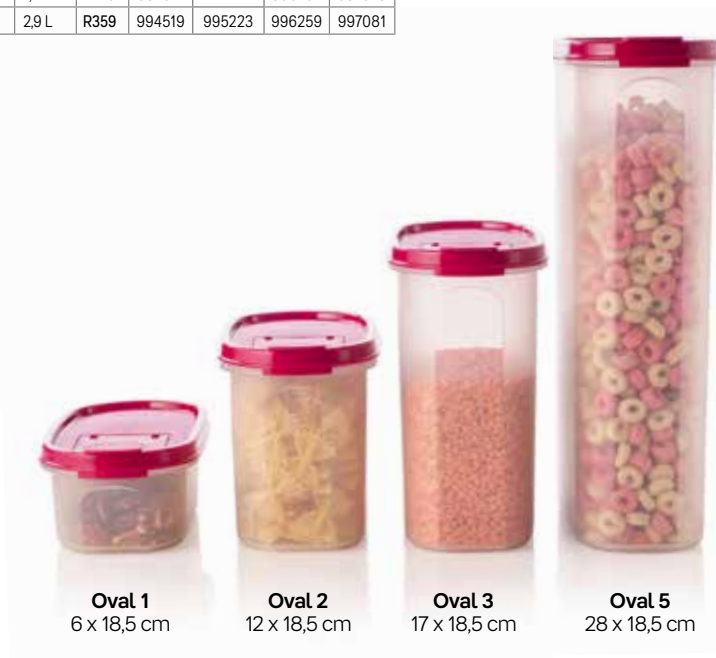

This year I will... Organise my life

Save space, time and money with modular and stackable containers. Storage of all shapes and sizes, made to last.

Space Saver Ovals

Product	Size	Price	Colour			
			Black	*P/daisy	V/yard	P/cock
Oval 1	500 ml	R209	994515	995219	996255	997077
Oval 2	1,1 L	R229	994516	995220	996256	997078
Oval 3	1,7 L	R275	994517	995221	996257	997079
Oval 5	2,9 L	R359	994519	995223	996259	997081

Choose your seal colour:

Oval 1
6 x 18,5 cm

Oval 2
12 x 18,5 cm

Oval 3
17 x 18,5 cm

Oval 5
28 x 18,5 cm